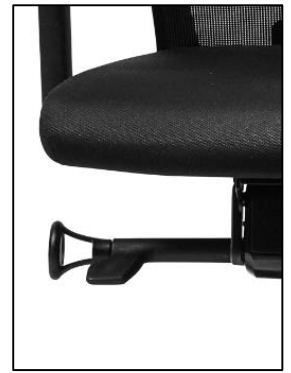

synchro mechanism with tension adjust