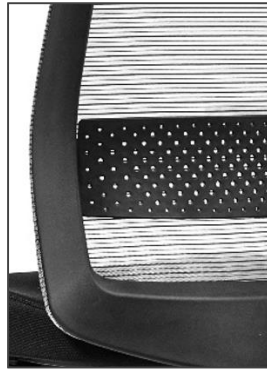

S30

bestu4i

S30

GUARANTEE
5
YEAR

120
kg
LOAD LIMIT

The S30 is a multi adjustable task chair with a breathable elastomer mesh back. This ergonomically designed chair offers as standard a synchronised mechanism for simultaneous adjustment, height adjustable arms and adjustable lumbar support.

black/grey mesh back, black seat, black/white frame and a black base stocked for fast delivery

Standard specification offers a strong and durable black or white nylon frame, synchro mechanism with tension adjust and adjustable lumbar support.

adjustable lumbar support

height adjustable arms

synchro mechanism with tension adjust

Colours

Mesh Back

Seat Fabric

Frame

Base

Dimensions